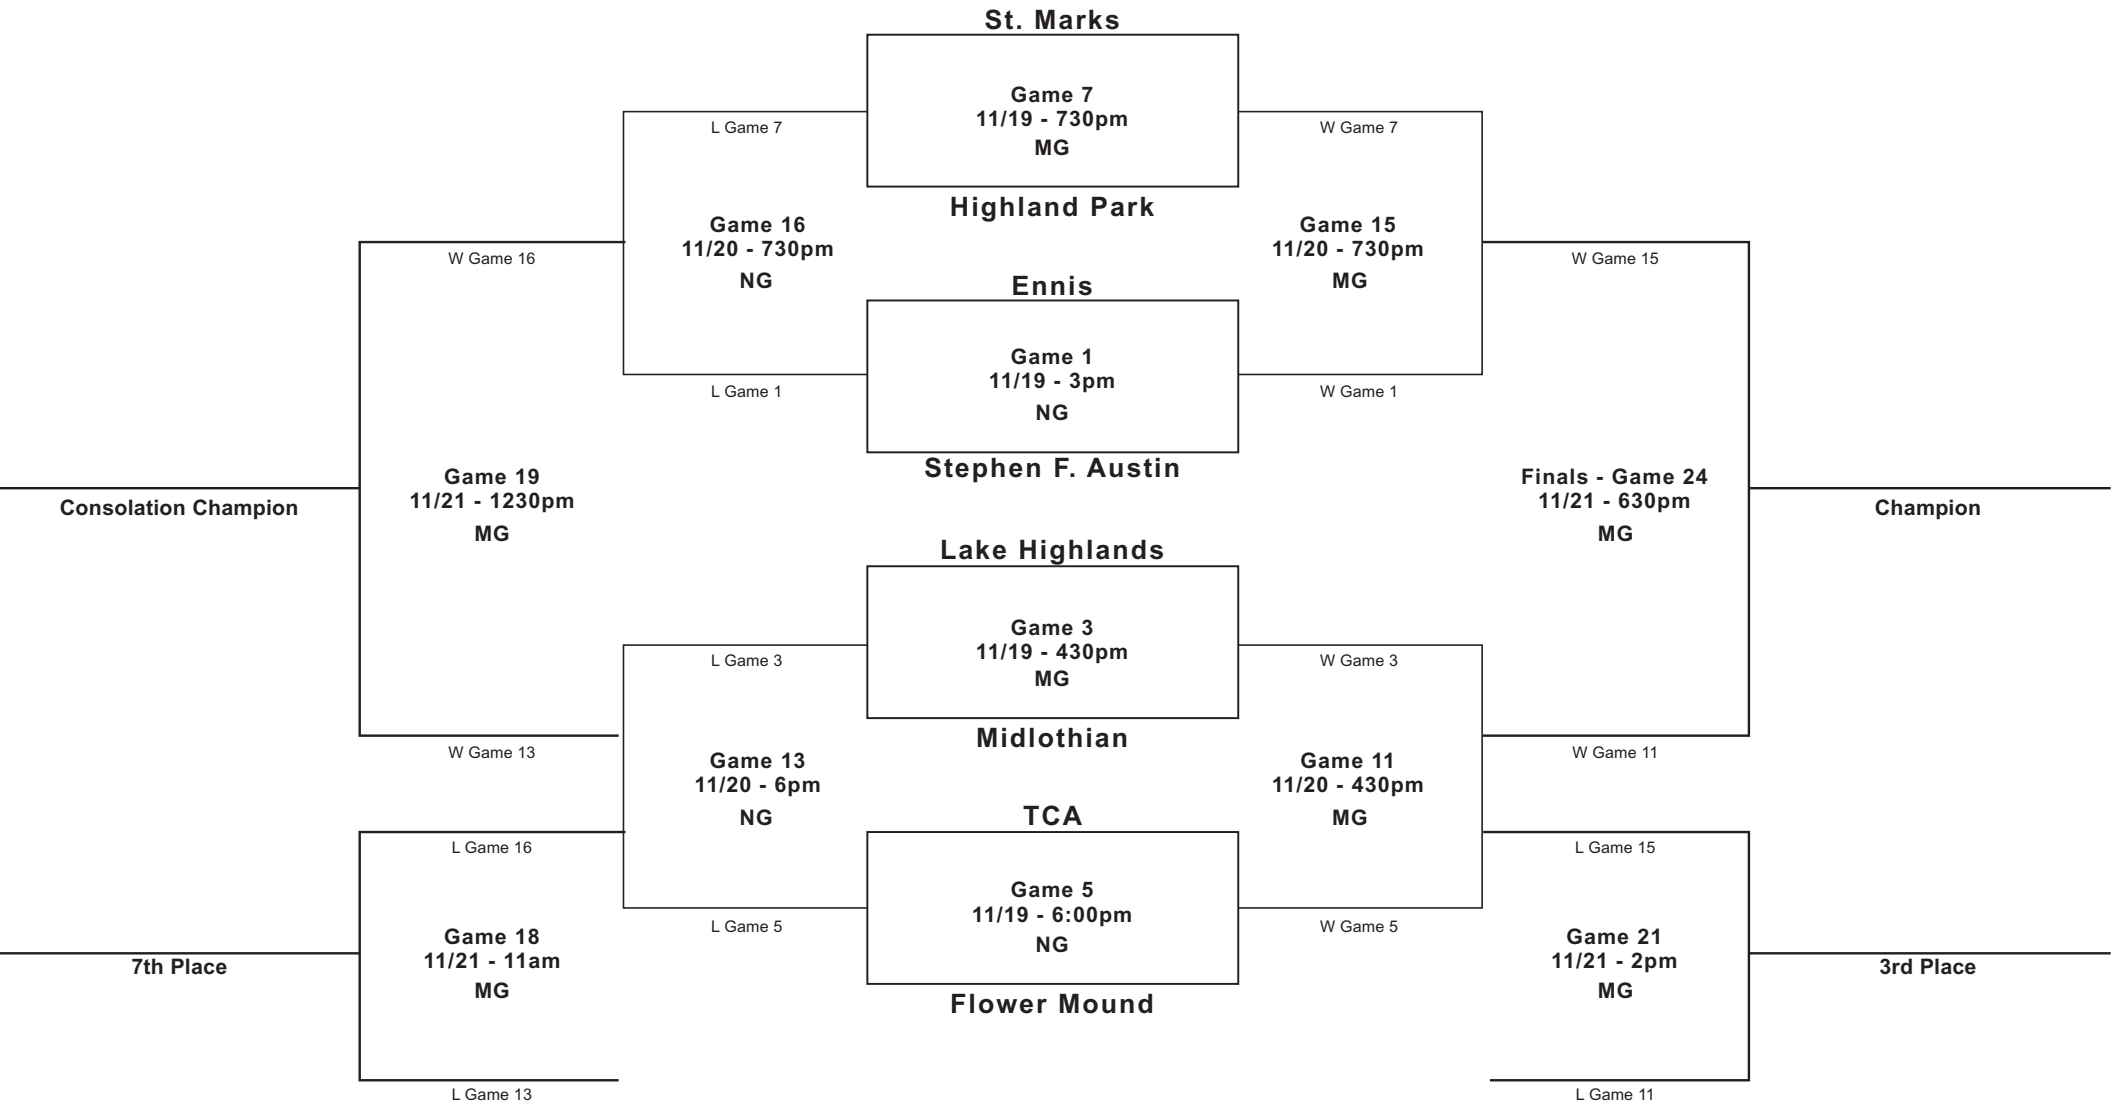

MG- Main Gym
 NG- New Gym

**2009
 November 19-21
 46th Annual Scot Classic
 Boys Bracket**

Home team on top wears white jersey's for each game.